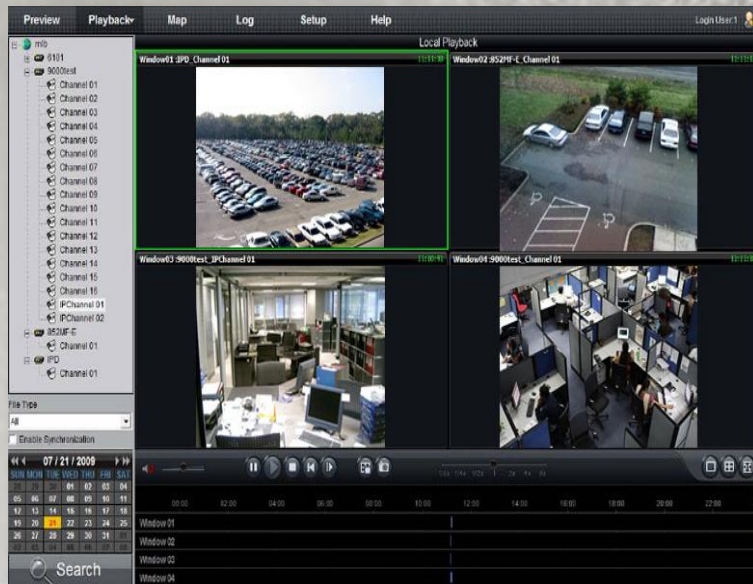

INSTALLATION CAMERAS VIDEO SURVEILLANCE CCTV

CHARACTERISTICS

- EQUIPMENT OF SUPERVISION AND RECORDING OF REAL TIME IMAGES.
- POSSIBILITY GIVES TO CONTROL FROM ANY PART FROM HIS PC, MOBILE TABLET Ó.
- INSTALLATION OF A TOTAL GIVES 16 VIDEOVIGILANCIA'S CHAMBERS.

TYPES OF CHAMBERS

- Night vision for infrared (TO (GO), vigilance day / night.**
- Sensor of image CCD of high presentations, high resolution and capable to provide Images of high quality.**
- Compensation of cross-lights.**
- Automatic balance sheet of whites.**
- System SNR (Reduction simplified of noise) that provides clear images and of quality.**
- Automatic control of profit (AGC) with adaptative sheen.**
- Technical advanced design of high reliability.**